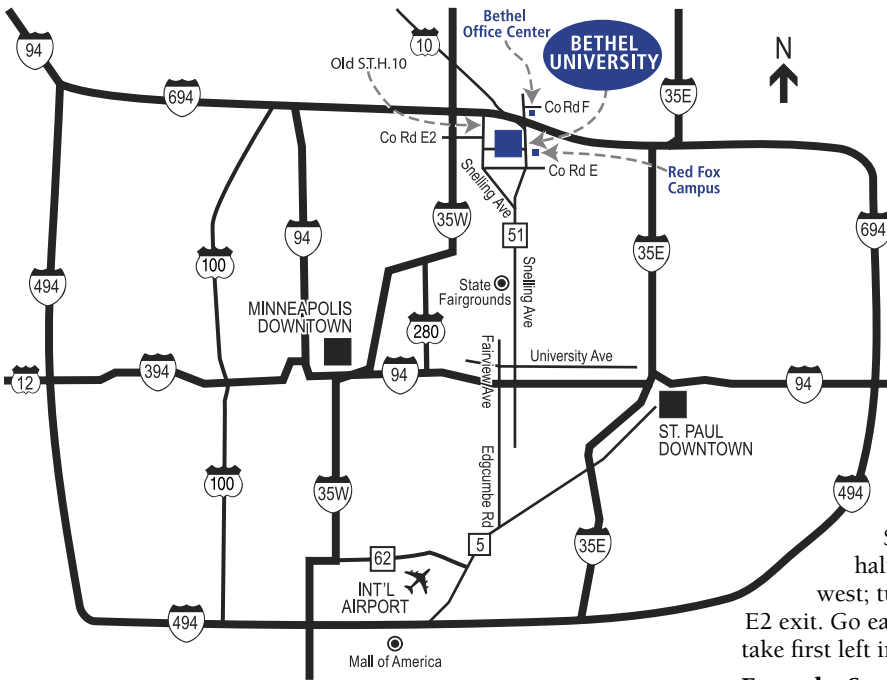

Campus Map

Bethel University
3900 Bethel Drive
St. Paul, Minnesota 55112-6999

BETHEL
UNIVERSITY

Welcome to Bethel

Bethel University is located on a 231-acre lakeside campus of wooded, rolling hills in Arden Hills, Minnesota, a suburb of St. Paul. The campus has easy access to freeways and to the Minneapolis and St. Paul metropolitan area.

Maps to Bethel University

Twin Cities Area Map

To Reach Bethel

From the North: Take I-35W south to the County Road E2 exit. Go east to Old S.T.H. 10 (Snelling Ave.), turn right, and take the first left into campus. Or take I-694 east to the Snelling Ave. (Highway 51) turnoff and proceed to campus entrance on the right, one-quarter mile south. Note that Old U.S. Highway 10 connects with I-694 just west of the Snelling Ave. (Highway 51) turnoff.

From the West: *During daytime hours*, take I-694 east to the Snelling Ave. (Highway 51) turnoff and proceed to campus entrance on the right, one-quarter mile south. *During evening hours*, take I-694 east; turn south onto I-35W. Take I-35W to the County Road E2 exit. Go east to Old S.T.H. 10 (Snelling Ave.), turn right, and take first left into campus.

From the South: Take Snelling Ave. north and exit at County Road E. Turn left, proceed to Old S.T.H. 10 (Snelling Ave.), and turn right. Campus entrance is on the right. Or take I-35W north to the County Road E2 exit. Go east to Old S.T.H. 10 (Snelling Ave.), turn right, and take first left into campus.