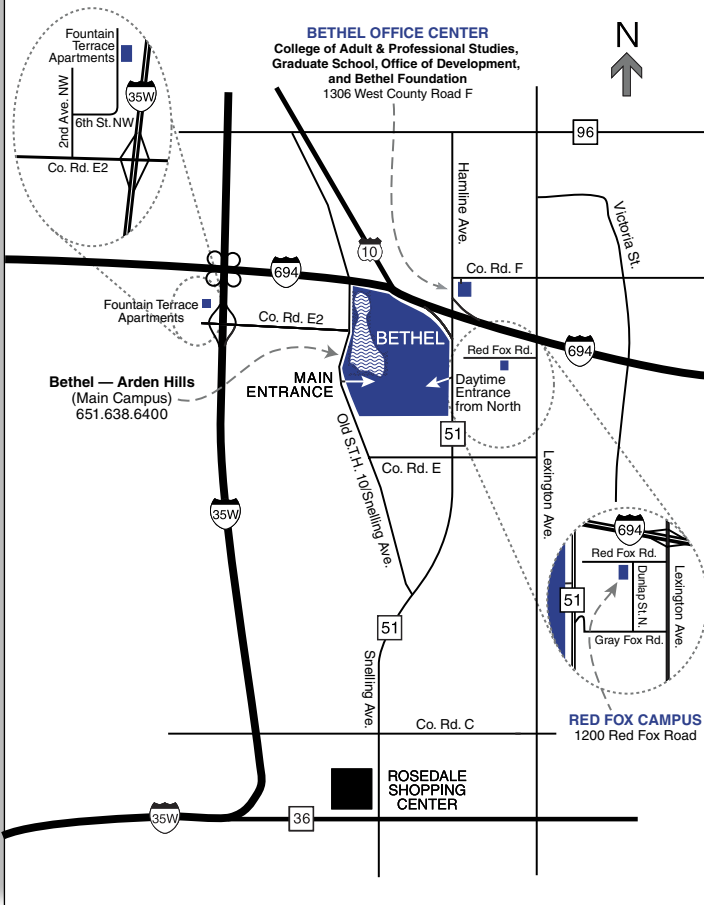

Maps to Bethel University

Twin Cities Area Map

To Reach Bethel

From the North: Take I-35W south to the County Road E2 exit. Go east to Old S.T.H. 10 (Snelling Ave.), turn right, and take the first left into campus. Or take I-694 east to the Snelling Ave. (Highway 51) turnoff and proceed to campus entrance on the right, one-quarter mile south. Note that Old U.S. Highway 10 connects with I-694 just west of the Snelling Ave. (Highway 51) turnoff.

From the West: *During daytime hours*, take I-694 east to the Snelling Ave. (Highway 51) turnoff and proceed to campus entrance on the right, one-quarter mile south. *During evening hours*, take I-694 east; turn south onto I-35W. Take I-35W to the County Road E2 exit. Go east to Old S.T.H. 10 (Snelling Ave.), turn right, and take first left into campus.

From the South: Take Snelling Ave. north and exit at County Road E. Turn left, proceed to Old S.T.H. 10 (Snelling Ave.), and turn right. Campus entrance is on the right. Or take I-35W north to the County Road E2 exit. Go east to Old S.T.H. 10 (Snelling Ave.), turn right, and take first left into campus.

From Downtown St. Paul: Take I-35E north, go west on I-694 (see instructions for From the East).

From Downtown Minneapolis: Take I-35W north to County Road E2 exit (see From South).

Local Area Map

Main Building Layouts