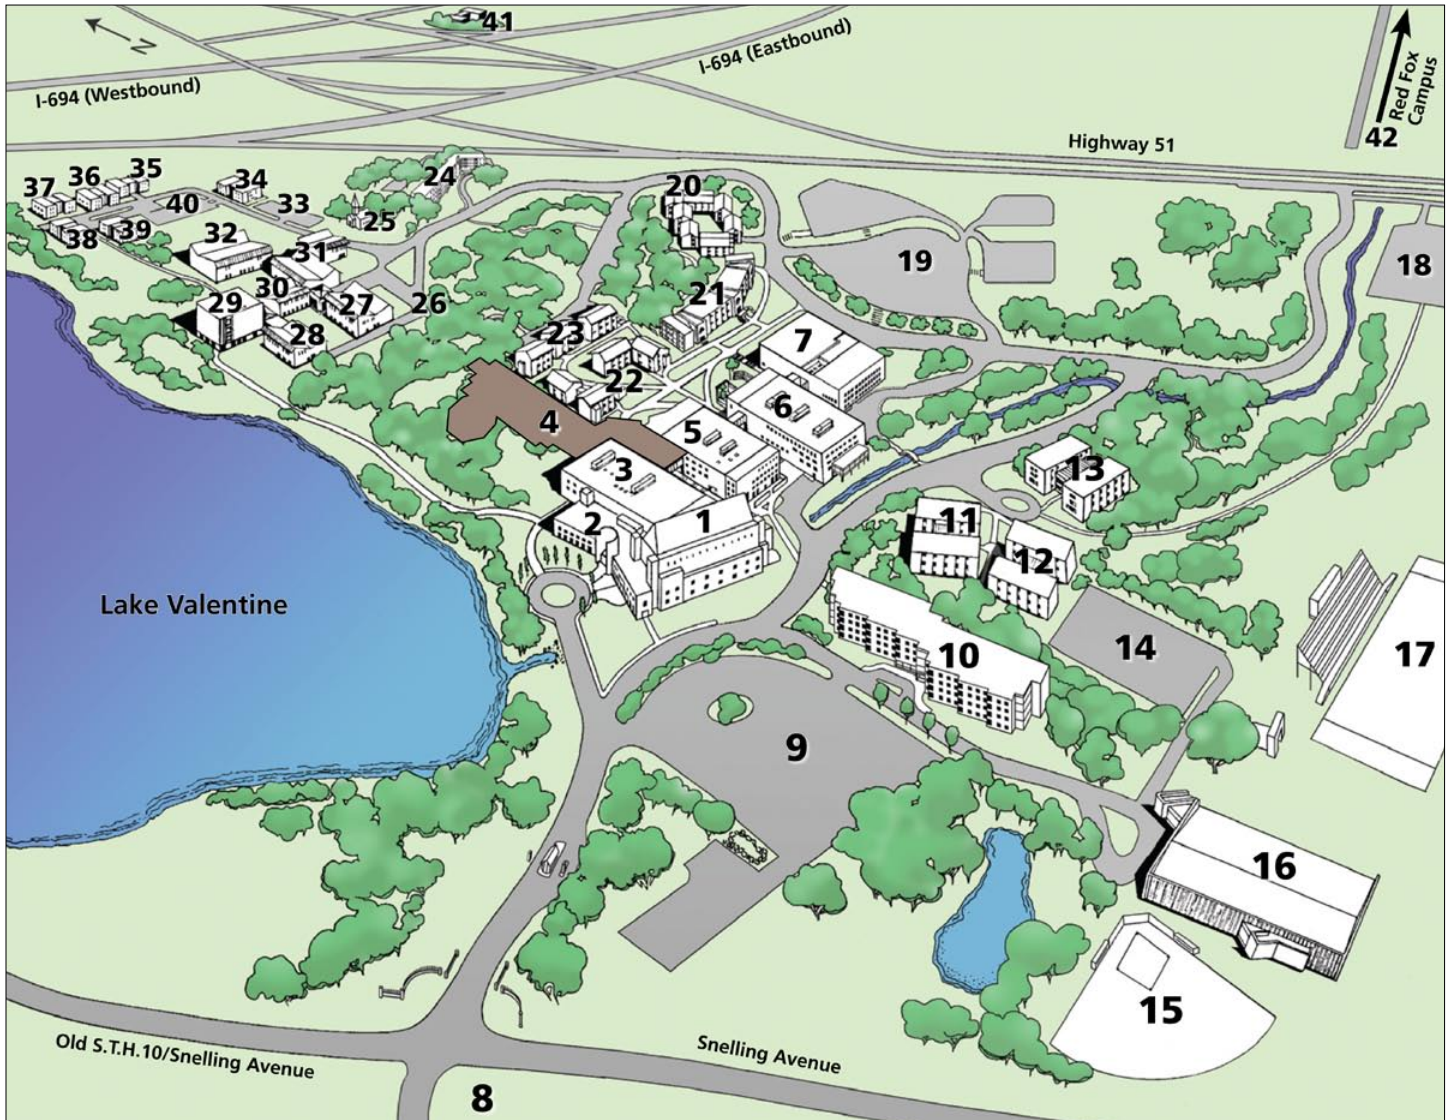

Campus Map

Bethel University
3900 Bethel Drive
St. Paul, Minnesota 55112-6999

BETHEL
UNIVERSITY

Welcome to Bethel

Bethel University is located on a 231-acre lakeside campus of wooded, rolling hills in Arden Hills, Minnesota, a suburb of St. Paul. The campus has easy access to freeways and to the Minneapolis and St. Paul metropolitan area.

South End of Campus

- | | |
|--|---------------------------------------|
| 1 Benson Great Hall | 11 Edgren Residence |
| 2 Lundquist Community Life Center | 12 Bodien Residence |
| 3 Academic Center (AC) | 13 Getsch Residence |
| 4 Brushaber Commons (BC) | 14 Heritage Hall Parking Lot |
| 5 Clauson Center (CC) | 15 Hargis Park |
| 6 Hagstrom Student Services Center (HC) | 16 Sports and Recreation Center (SRC) |
| 7 Robertson Physical Education Center (RC) | 17 Bremer Field/Royal Stadium |
| 8 Ona Orth Athletic Complex | 18 SoHo Parking Lot |
| 9 West Parking Lot | 19 East Parking Lots |
| 10 Heritage Hall | 20 Arden Village East Residences |
| | 21 Nelson Residence |
| | 22 Townhouse Offices in H, I, M, N |
| | 23 Arden Village West Residences |

North End of Campus

- | | |
|-----------------------------|--|
| 24 Lissner Residence | 33 Student and Visitor Parking |
| 25 Scandia Church | 34 Chalberg Residence |
| 26 Seminary Faculty Parking | 35 Turnwall Residence |
| 27 Seminary Classroom Hall | 36 Danielson Residence |
| 28 Seminary Campus Center | 37 Wessman Residence |
| 29 Seminary Chapel | 38 Widen Residence |
| 30 Seminary Faculty Hall | 39 Wingblade Residence, Child Development Center (CDC) |
| 31 Lundquist Library | 40 Resident Parking |
| 32 Recreation Hall | |

From the South: Take Snelling Ave. north and exit at County Road E. Turn left, proceed to Old S.T.H. 10 (Snelling Ave.), and turn right. Campus entrance is on the right. Or take I-35W north to the County Road E2 exit. Go east to Old S.T.H. 10 (Snelling Ave.), turn right, and take first left into campus.