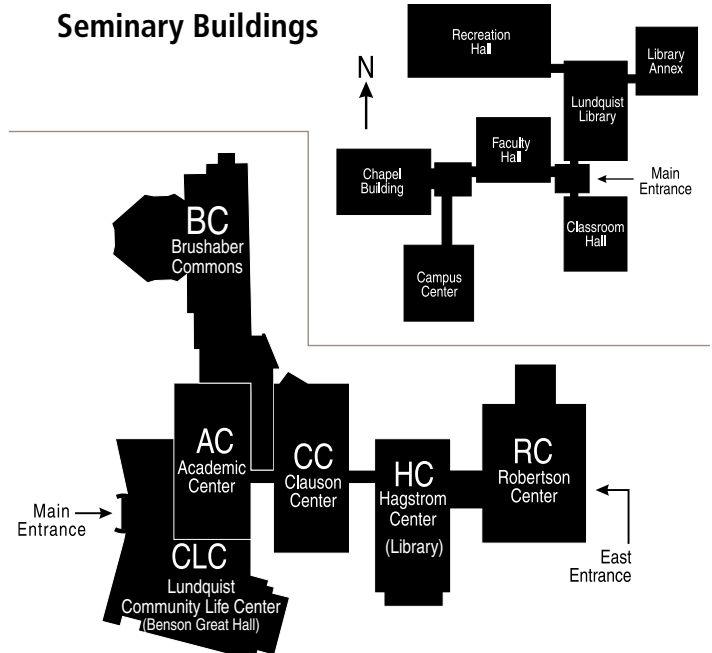

From Downtown St. Paul: Take I-35E north, go west on I-694 (see instructions for From the East).

From Downtown Minneapolis: Take I-35W north to County Road E2 exit (see From South).

Local Area Map

Main Building Layouts

Seminary Buildings

South End of Campus Main Buildings